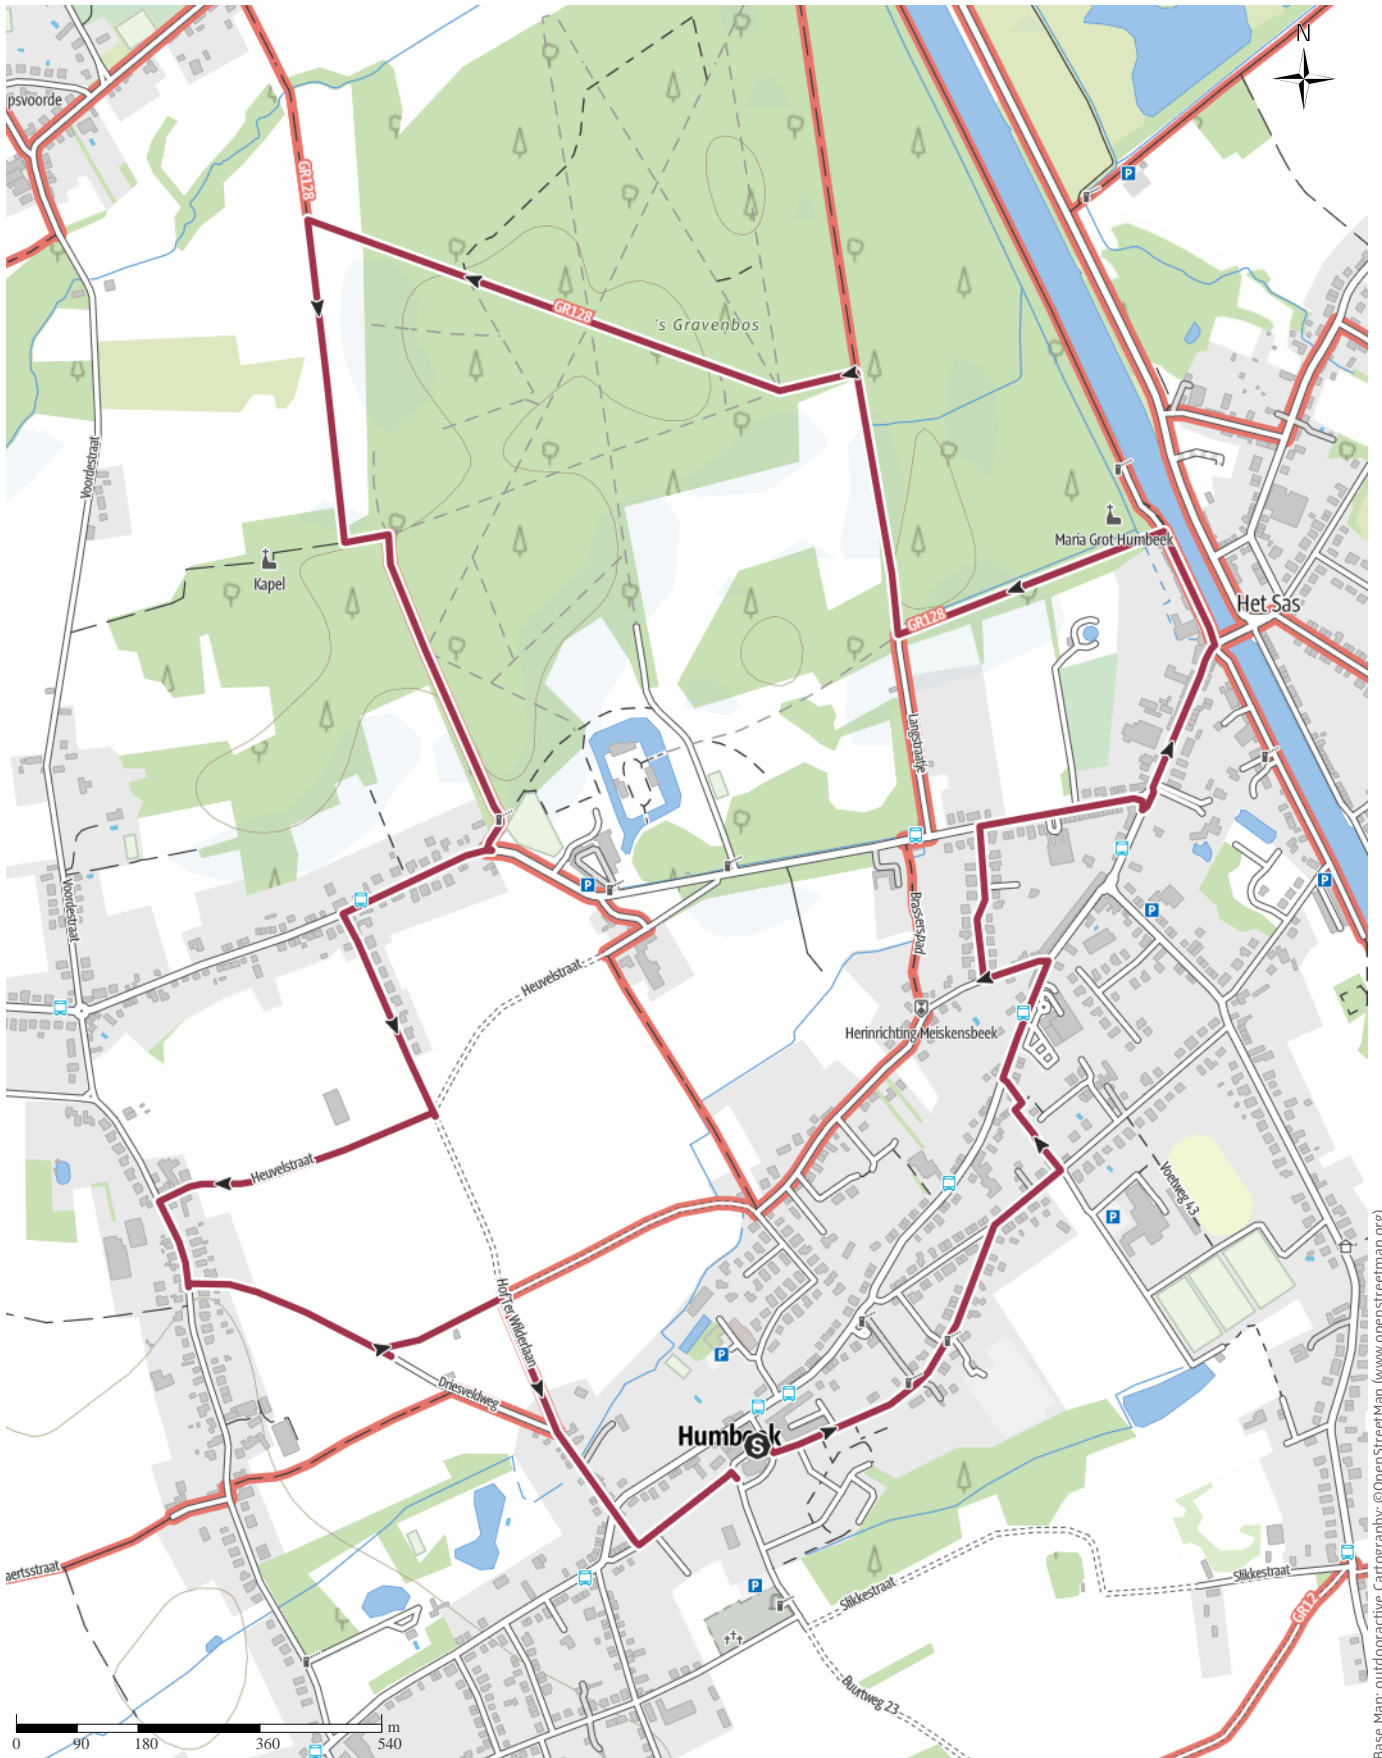

Morgenstond Gravenbos Broekveld

↔ 7.3km | ⌚ 1:45h | ⚡ 17m | ⚡ 17m | Difficulty -

Base Map: outdooractive Cartography. ©OpenStreetMap (www.openstreetmap.org)

Morgenstond Gravenbos Broekveld

Road surface

Dirt road	0.2km
Way	4.6km
Path	1.5km
Street	0.9km

Elevation profile

route data

Hiking route

Distance ↔ 7.3 km

Duration 🕒 1:45 h

Ascent ⬆️ 17 m

Descent ⬇️ 17 m

Erik Geeraerts

Updated: March 02, 2021

Humbeek Kerk doorheen dorp naar brug ,
Westvaardijk, Dreef, Gravenbos, manege en
Broekveld

Takeaway route for iPhone and Android

Scan QR code, save this route offline, share with friends and more...