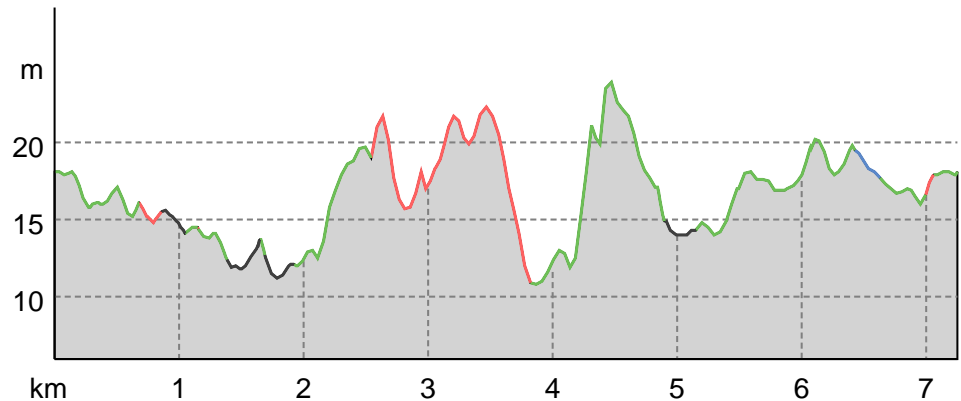

Morgenstond Gravenbos Broekveld

↔ 7.3km | ⌚ 1:45h | ⚡ 17m | ⚡ 17m | Difficulty -

Base Map: outdooractive Cartography. ©OpenStreetMap (www.openstreetmap.org)

Morgenstond Gravenbos Broekveld

Road surface

Dirt road	0.2km
Way	4.6km
Path	1.5km
Street	0.9km

Elevation profile

route data

Hiking route

Distance ↔ 7.3 km

Duration 🕒 1:45 h

Ascent ⬆️ 17 m

Descent ⬇️ 17 m

Erik Geeraerts

Updated: March 02, 2021

Humbeek Kerk doorheen dorp naar brug ,
Westvaardijk, Dreef, Gravenbos, manege en
Broekveld

Takeaway route for iPhone and Android

Scan QR code, save this route offline, share with friends and more...